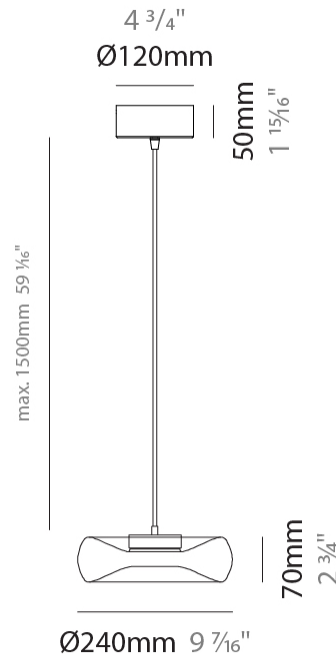

GENERAL

Series: Fold
 Subseries: Fold Monopoint
 Brand: Cangini & Tucci
 Division: Design
 Mounting Type: Suspension
 Mounting Location: Ceiling
 Subcategory: Ambient

PHYSICAL

Shape: Abstract
 Diameter (mm): 240
 Diameter (in): 9 ⁷/₁₆
 Height (mm): 70
 Height (in): 2 ³/₄
 Max. Overall Height (mm): 1570
 Max. Overall Height (in): 61 ¹³/₁₆
 Light Distribution: Omnidirectional
 Weight (kg): 1.235
 Weight (lbs): 2.72
[Fixture Finish: AMB / GRN / PNK / RUB / SKB / SMK / TOB / TRA](#)
 Holder Finish: CHR / BLK
 Fixture Material: Glass / Metal
 Cable Details: 1500mm Transparent Cable
 Upon Request: Black Fabric Cable

LED

[Color Temperature \(°K\): 2700 / 3000](#)
 Nominal Lumen (lm): 2370
 CRI: >95 CRI

OPTICAL

RATINGS AND CERTIFICATIONS

Certified By: Certified for North American Standards
 IP rating: IP20

PROJECT
TYPE
SPECIFIER
QUANTITY
DATE

GENERAL

Series: Fold
 Subseries: Fold 3 Light Linear
 Brand: Cangini & Tucci
 Division: Design
 Mounting Type: Suspension
 Mounting Location: Ceiling
 Subcategory: Ambient

PHYSICAL

Shape: Abstract
 Diameter (mm): 240
 Diameter (in): 9 7/16
 Length (mm): 1240
 Length (in): 48 13/16
 Height (mm): 1500
 Height (in): 59 1/16
 Light Distribution: Omnidirectional
 Weight (kg): 4.59
 Weight (lbs): 10.12
 Fixture Finish: [AMB / GRN / PNK / RUB / SKB / SMK / TOB / TRA](#)
 Holder Finish: PSS
 Fixture Material: Glass / Metal
 Cable Details: 1500mm Transparent Cable
 Upon Request: Black Fabric Cable